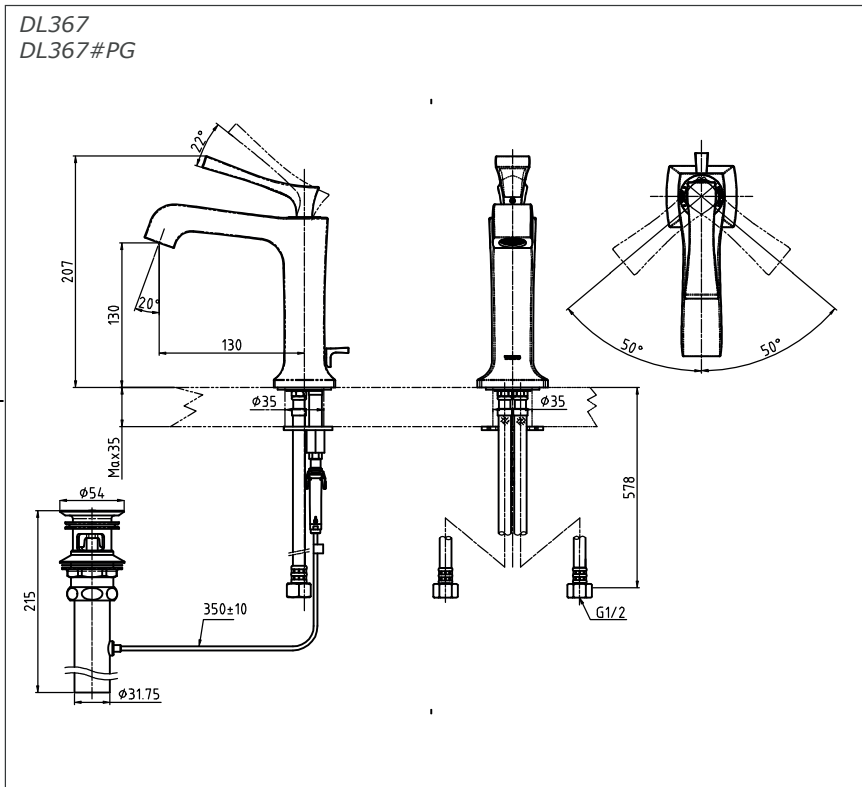

## Specifications

Finish : - Chrome  
          - Gold (#PG)

Water Pressure : 0.05MPa~0.75MPa

Material : Brass

## Parts Description

- **DL367**  
**DL367#PG**  
Single Lever Lavatory Faucet  
w/ Pop-up Waste

Please consult a TOTO representative for details

**Flow Rate**